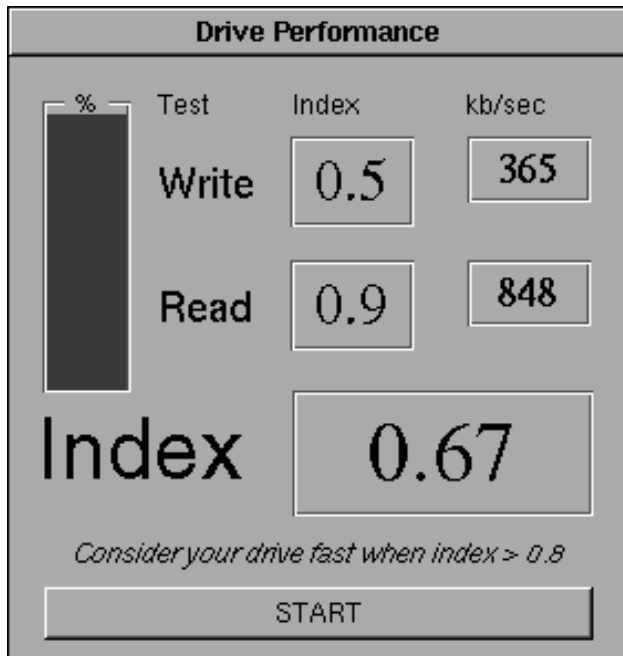

All results are relative to 100.00 Tensors which equals a
25 MHz NeXTstation Color
with 32MB Ram and 400MB Hard Disk